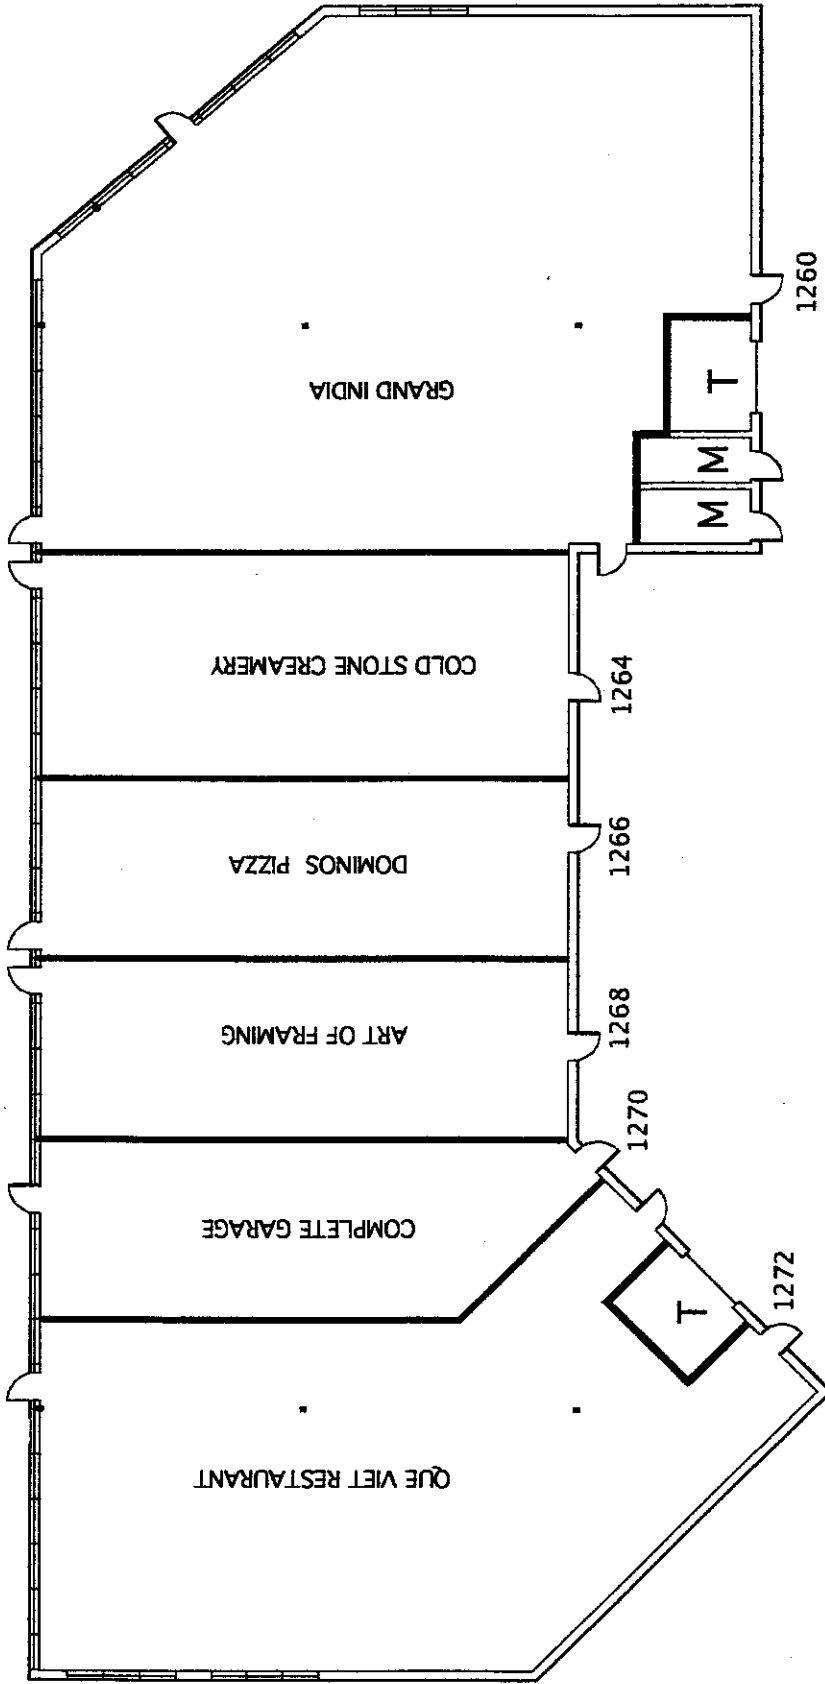

**Town Centre Shoppes – Eagan, MN**  
**3420 – 3450 Denmark Ave.**  
**1252 – 1272 Town Centre Drive**

**TOWN CENTRE SHOPPES - BLDG C**  
**TOWN CENTRE DRIVE, EAGAN MN 55123**

**M - MECHANICAL**  
**T - TRASH**

**WALL KEY**

-  WALL FROM FLOOR TO UNDERSIDE OF CEILING
-  WALL FROM FLOOR TO DECK ABOVE

Updated 7/27/05

File Name: tsc-c-fl (in set 4)