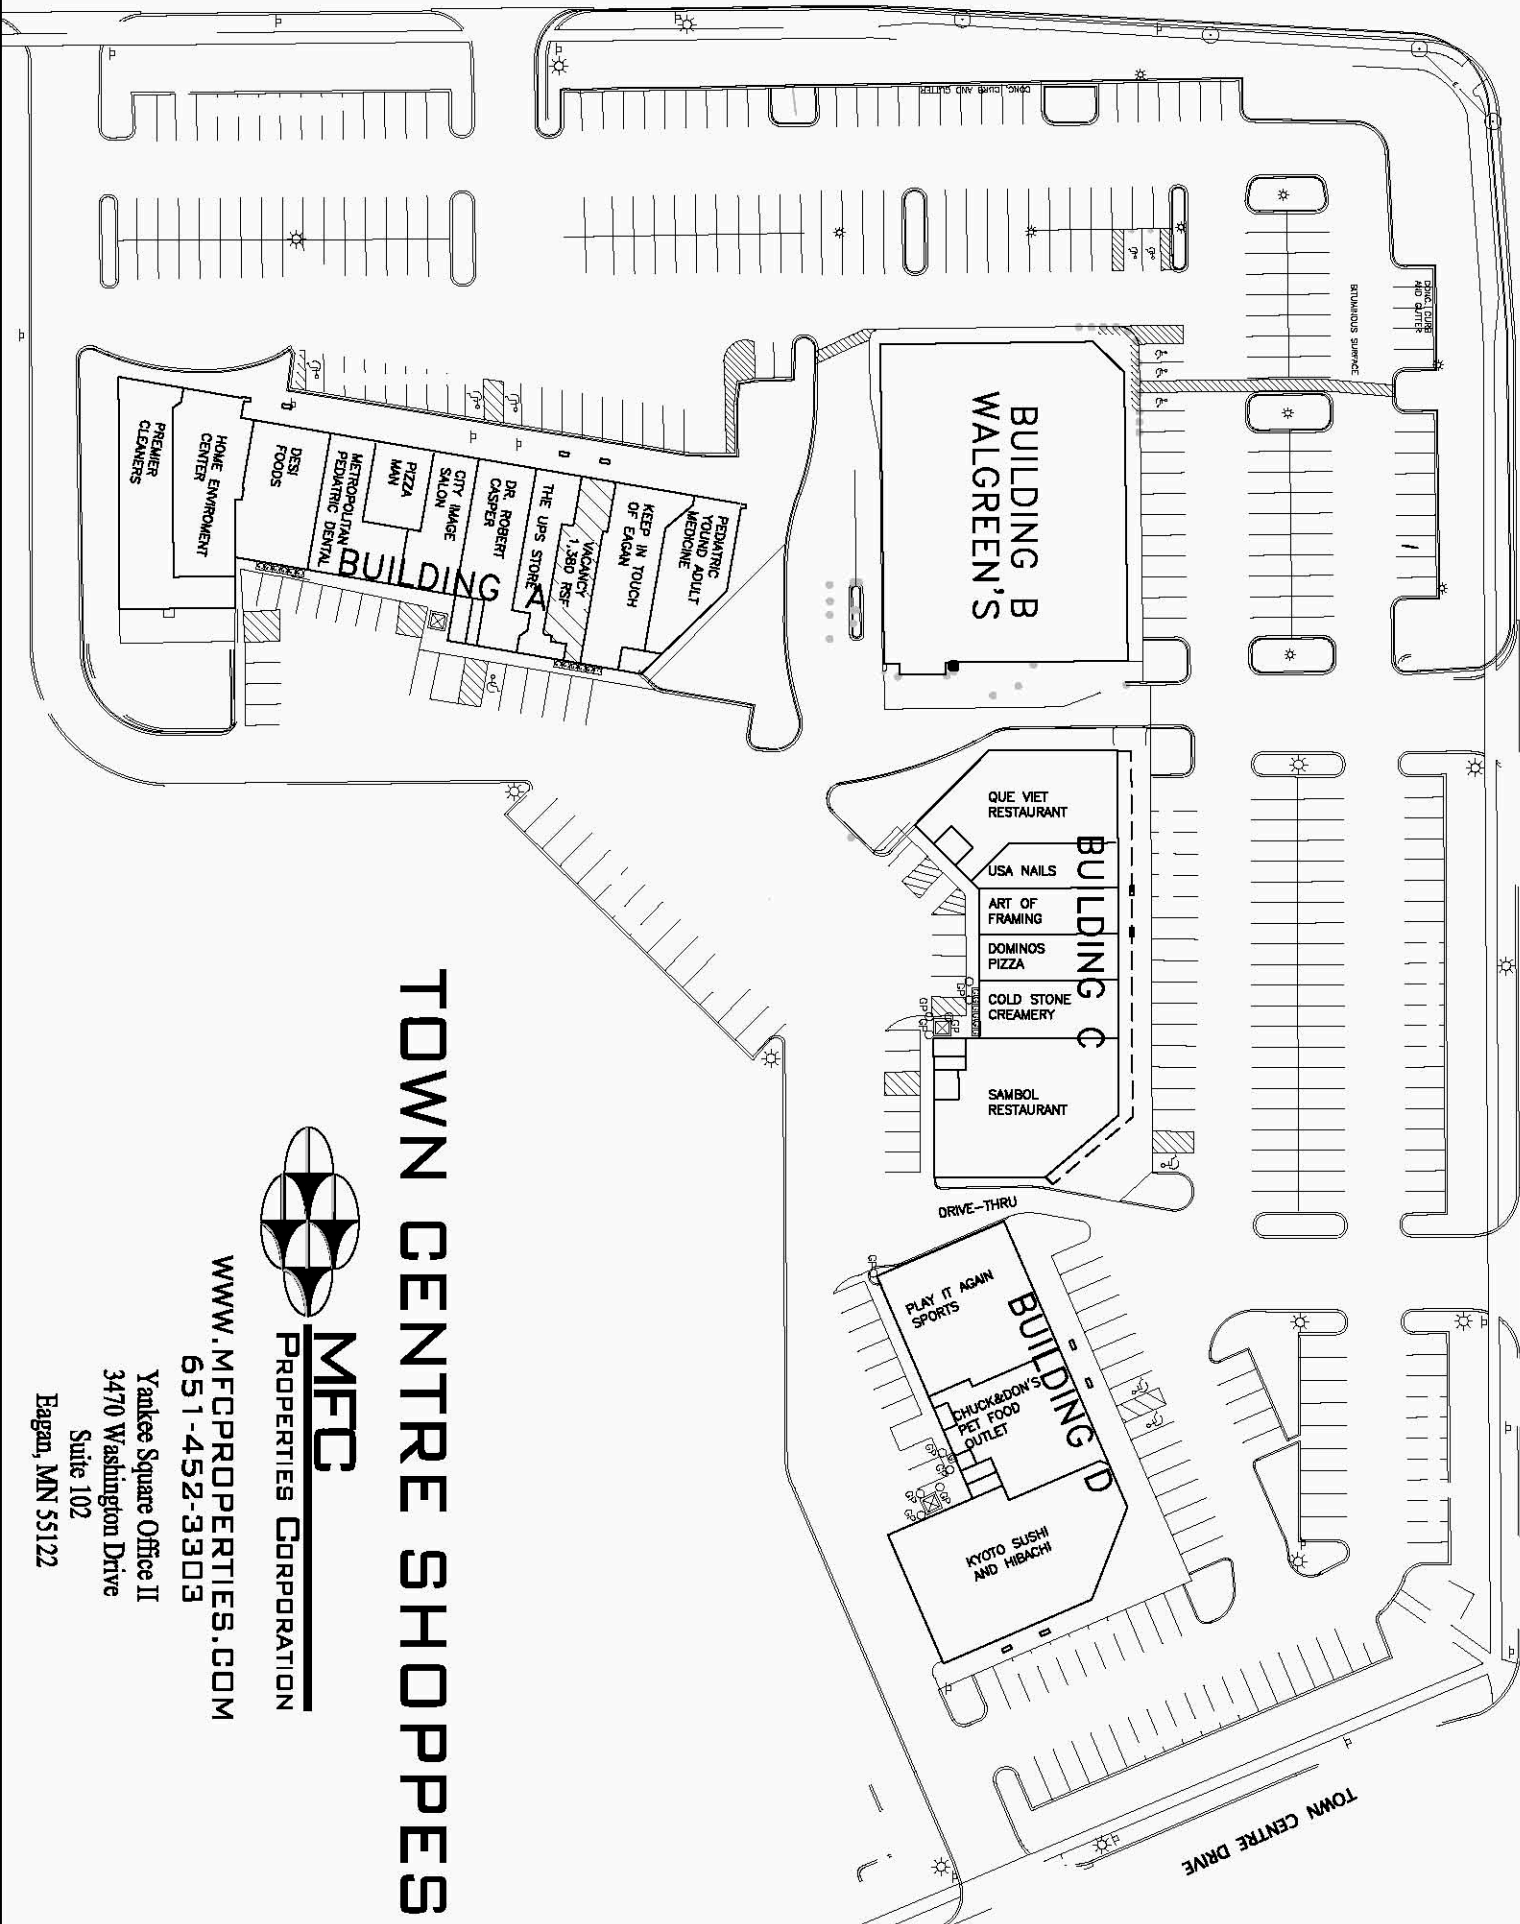

DENMARK AVENUE

TOWN CENTRE DRIVE

TOWN CENTRE DRIVE

TOWN CENTRE DRIVE

TOWN CENTRE SHOPPES

MEFC
 PROPERTIES CORPORATION

WWW.MFCPROPERTIES.COM

651-452-3303

Yankee Square Office II
 3470 Washington Drive

Suite 102

Eagan, MN 55122