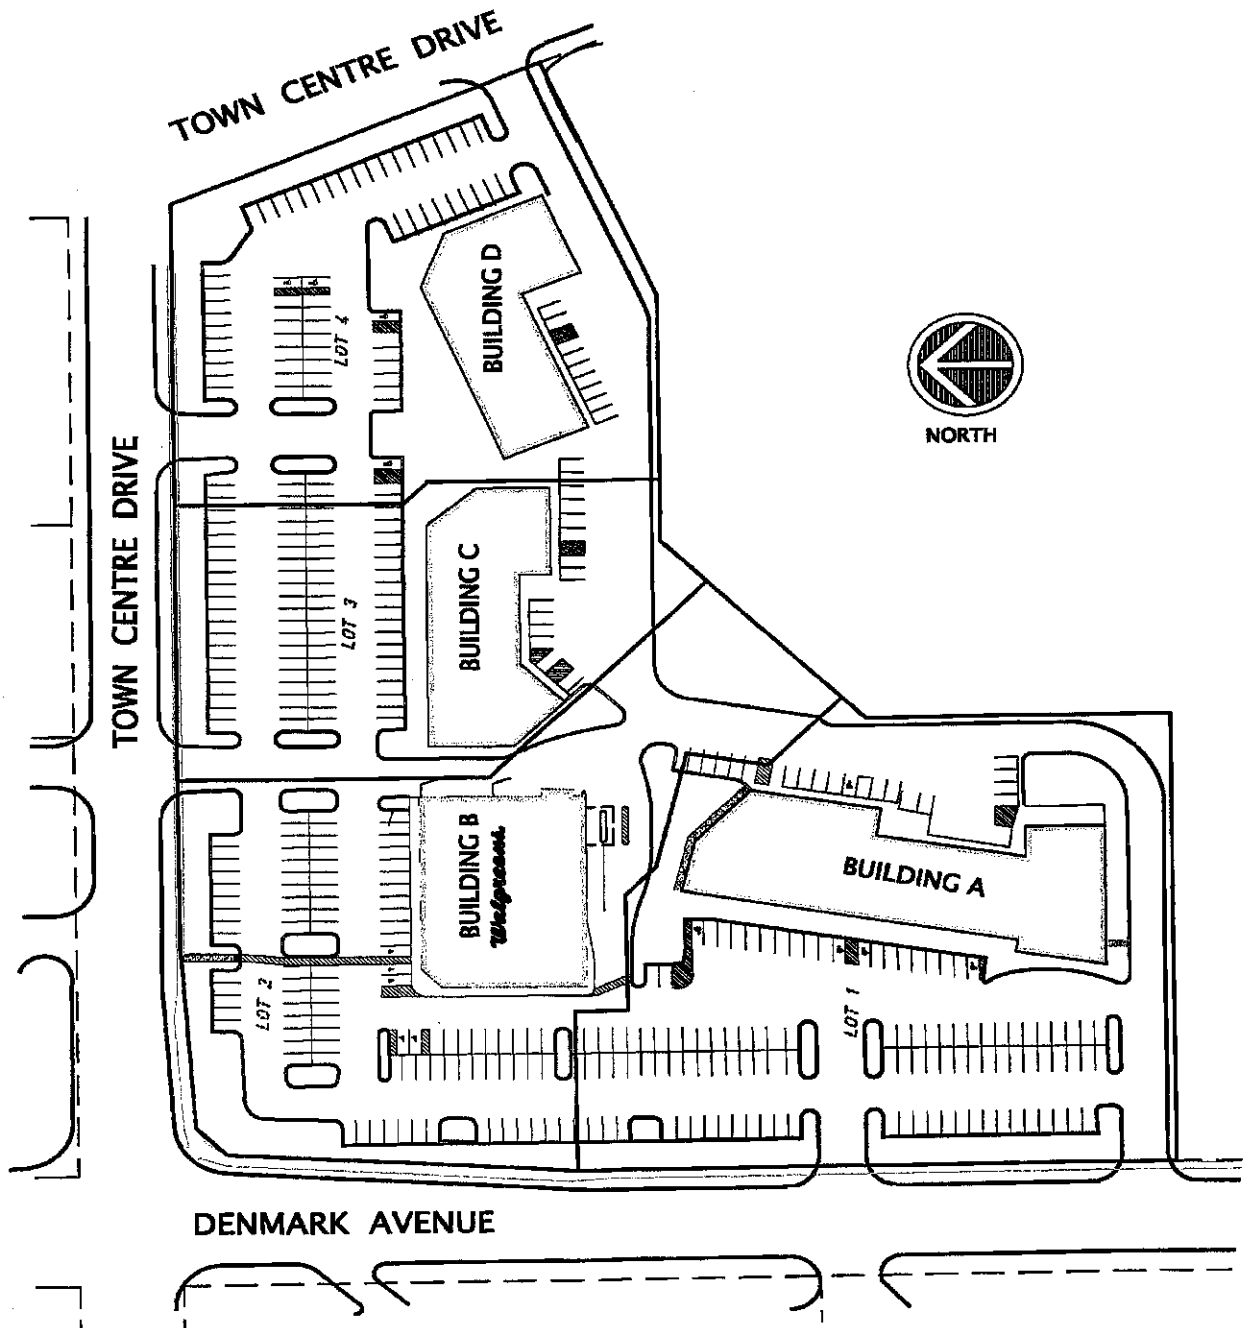

**Town Centre Shoppes – Eagan, MN**  
**3420 – 3450 Denmark Ave.**  
**1252 – 1272 Town Centre Drive**

**TOWN CENTRE SHOPPES - BLDG C**  
**TOWN CENTRE DRIVE, EAGAN MN 55123**

**M - MECHANICAL**  
**T - TRASH**

**WALL KEY**

-  WALL FROM FLOOR TO UNDERSIDE OF CEILING
-  WALL FROM FLOOR TO DECK ABOVE

Updated 7/27/05

File Name: tsc-c-fl (in set 4)